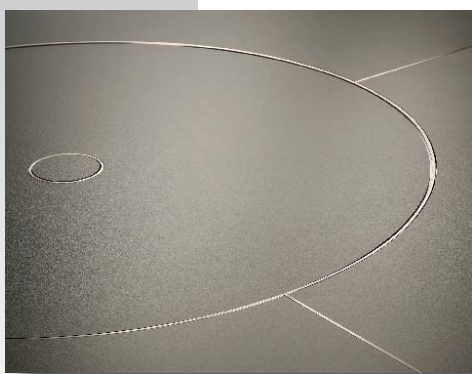

Sling Colours Available

- Charcoal
- White
- Titanium
- Platinum
- Aqua Marine

Also available
2AU09
Aura 90cm Square Dining Table
2AU20
Aura 200cm Rectangular Dining Table

horizon

teak range

Also available
2HOC15
Horizon 150cm Ø Dining Table

2HOC18
Horizon 180cm Ø Dining Table

equinox

316 stainless steel range
with HPL tops

Also available
2EQC15.700
Equinox 150cm Ø Dining Table
with Integral Lazy Susan

2EQC18.700
Equinox 180cm Ø Dining Table
with integral Lazy Susan

2EQ09.700
Equinox 90cm Dining Table

equinox

316 stainless steel range
with HPL tops

Also available
2EQ15.700
Equinox 150cm Rectangular Dining Table
2EQ20.700
Equinox 200cm Rectangular Dining Table

equinox